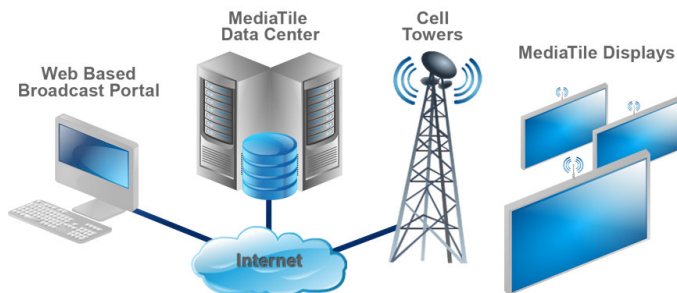

Just Add Power!
to your Brands
to your Programs
to your Messages
to your Bottom Line

MediaTile's Breakthrough Digital-Sign-in-a-Box

MediaTile's 47" Digital-Sign-in-a-Box integrates everything you need to deploy and manage your very own advertising, educational or promotional broadcast network, or a network of interactive kiosks, quickly and easily. The 47" wide-screen system is ideal for deployments that require a larger format display to influence more viewers. The 47" Digital-Sign-in-a-Box system includes:

WEIGHT / DIMENSIONS

- *Height / Width / Depth: 27" / 45" / 5-1/4"
 - Shipping Weight: 115 lbs
 - Net Weight Installed: 99 lbs
- *without speakers*

The MediaTile Broadcast Portal

MediaTile Digital-Sign-in-a-Box Systems are individually or collectively controlled using The MediaTile Broadcast Portal. The Broadcast Portal is a hosted, web-based application that provides an extremely powerful, yet easy to use way to control and manage your digital signage network, all at the touch of a few buttons.