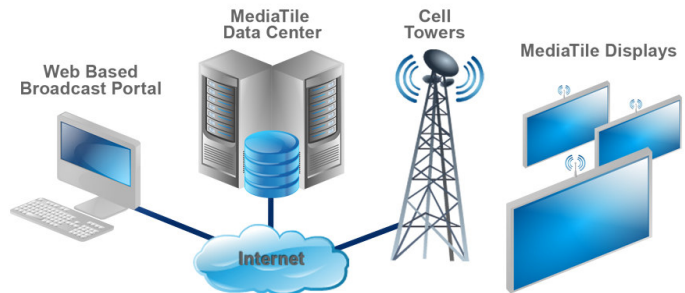

Just Add Power!
to your Brands
to your Programs
to your Messages
to your Bottom Line

MediaTile's Breakthrough Digital-Sign-in-a-Box

MediaTile's 26" Digital-Sign-in-a-Box integrates everything you need to quickly and easily deploy and manage your very own advertising, educational or promotional broadcast network. This 26" wide-screen system is ideal for environments where users are in close proximity to the screen and you need to make a big impact in a limited amount of space. The 26" Digital-Sign-in-a-Box system includes:

WEIGHT / DIMENSIONS

- Height / Width / Depth: 16" / 26-3/4" / 5"
- Shipping Weight: 47 lbs
- Net Weight Installed: 45 lbs

The MediaTile Broadcast Portal

MediaTile Digital-Sign-in-a-Box Systems are individually or collectively controlled using The MediaTile Broadcast Portal. The Broadcast Portal is a hosted, web-based application that provides an extremely powerful, yet easy to use way to control and manage your digital signage network, all at the touch of a few buttons.